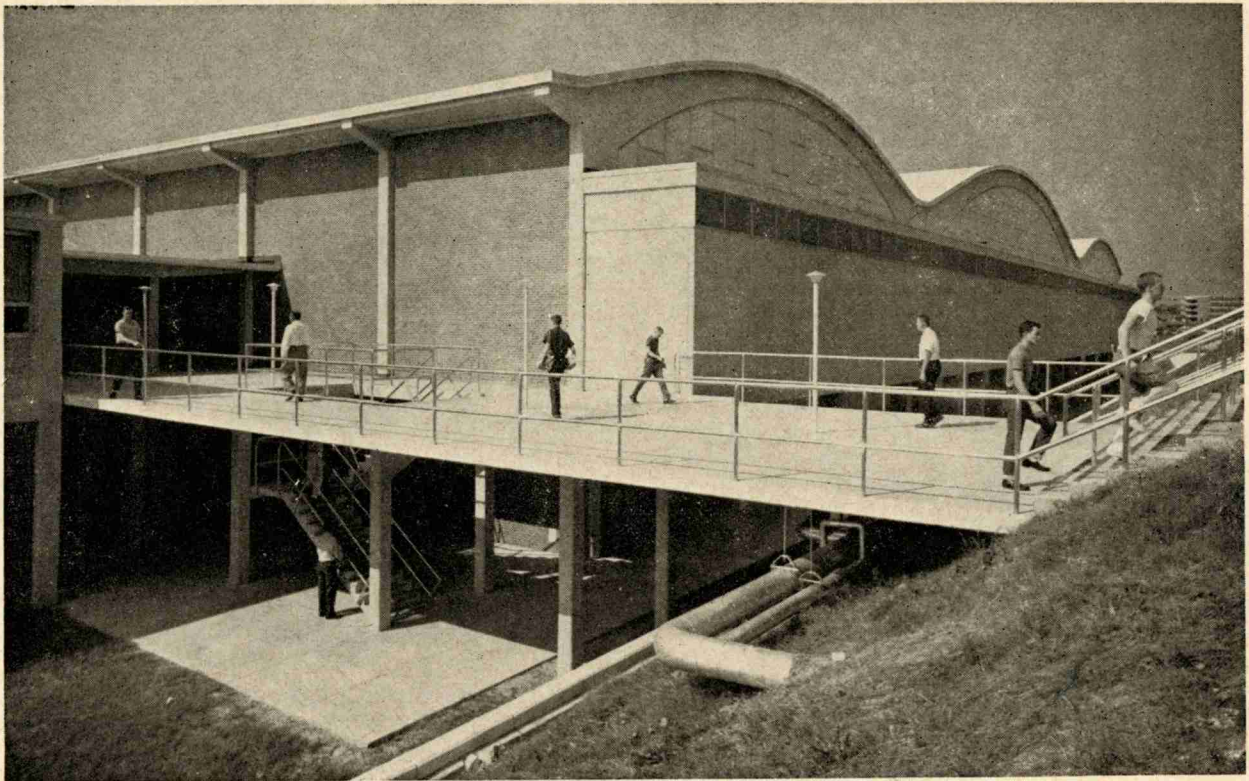

REFEREES' SIGNALS

PROCEDURE SIGNALS

William J. Carmichael Gymnasium

Harrelson Hall

See Our Newest
Buildings Today
and
See the Wolfpack in
Action in 1962

N. C. State 1962 Football Schedule

Sept. 22	at North Carolina	2:00 P.M.
SEPT. 29	CLEMSON	1:30 P.M.
OCT. 6	MARYLAND	1:30 P.M.
Oct. 13	at Nebraska	2:00 P.M.
Oct. 20	at Mississippi Southern	8:00 P.M.
Oct. 27	at Duke	2:00 P.M.
Nov. 3	at Georgia	2:00 P.M.
Nov. 10	at South Carolina	2:00 P.M.
NOV. 17	VIRGINIA	1:30 P.M.
	(Homecoming)	
Nov. 22	at Wake Forest	2:00 P.M.
	(Thanksgiving Day)	