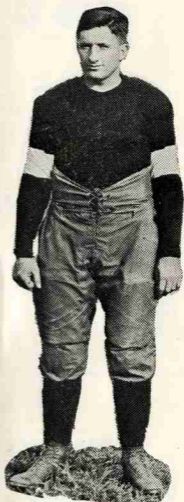

"TUBBY" COX
Tackle N. C. State