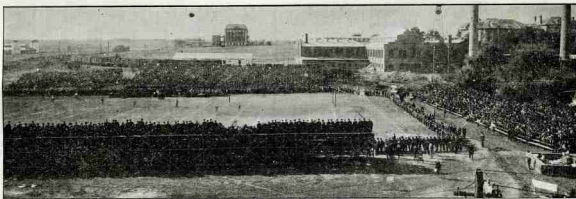

## WAYSIDE INN

Opposite 1911 Dormitory

GOOD EATS, GOOD DRINKS, GOOD PRICES

Hours: 6 a.m. to 12 p.m.

N. C. STATE SQUAD, 1923

RIDDICK FIELD, WHERE THE ANNUAL GAME IS PLAYED  
Attendance last year 13,500 paid admissions