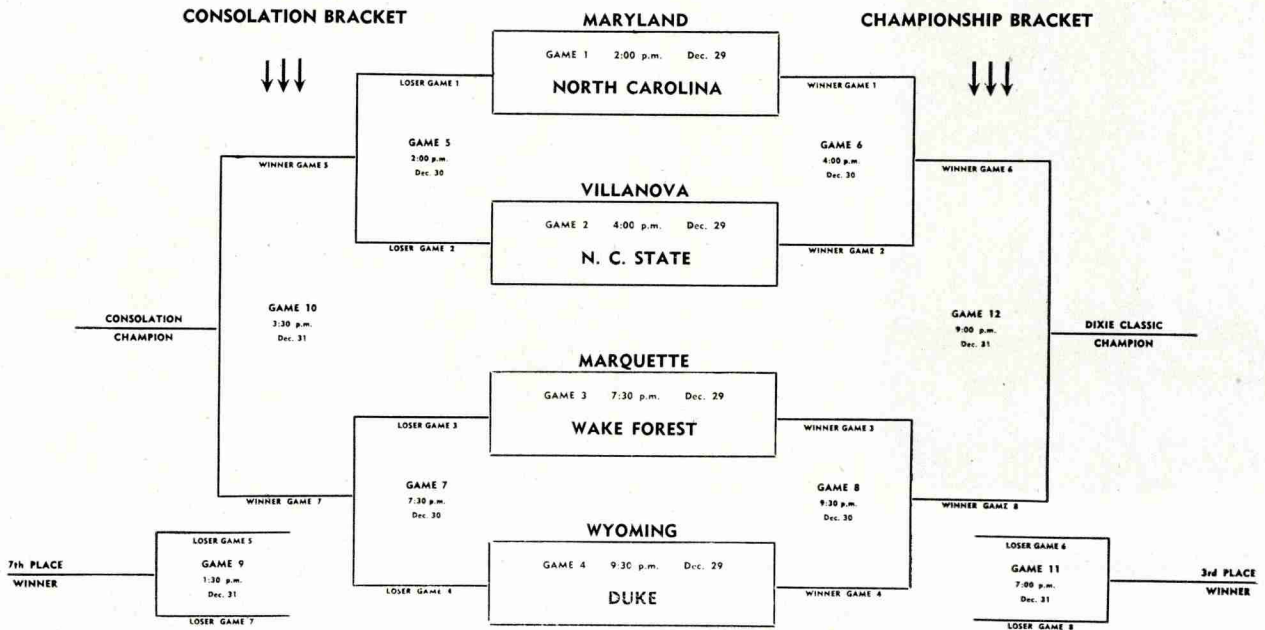

* Denotes Letterman

Pairings, 12th Annual DIXIE BASKETBALL CLASSIC

At William Neal Reynolds Coliseum
N. C. State College, Raleigh, N. C.
DECEMBER 29, 30, 31-1960

Refreshing Winner

North Carolina State College