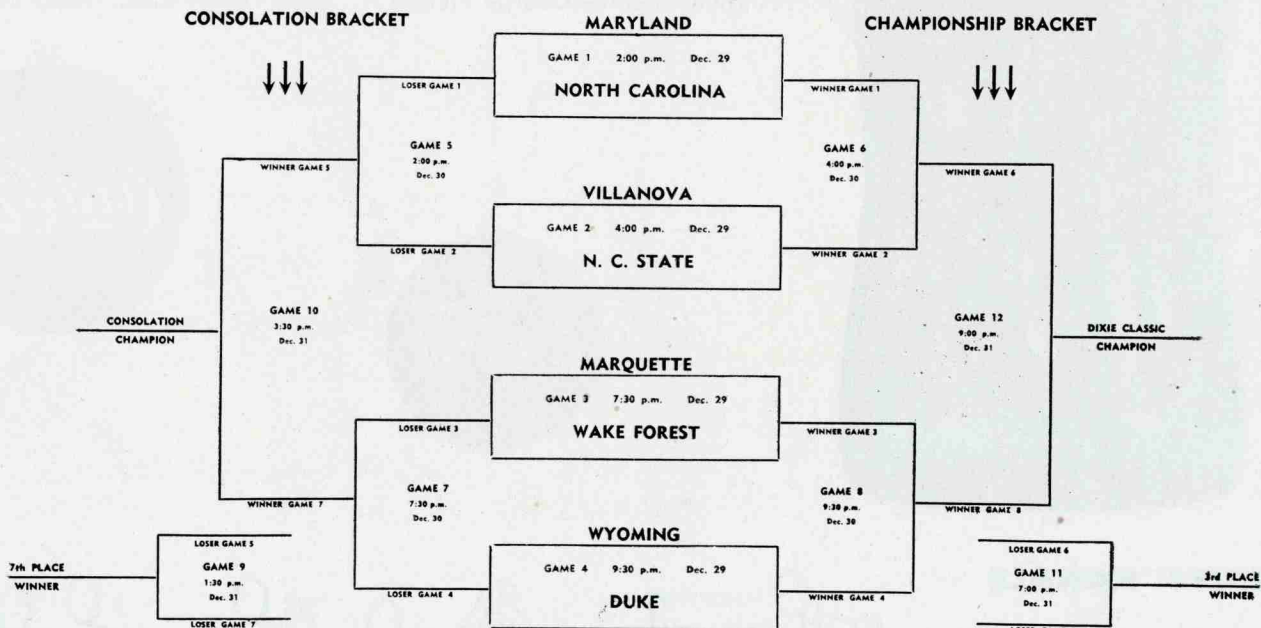

* Denotes Letterman

Pairings, 12th Annual DIXIE BASKETBALL CLASSIC

At William Neal Reynolds Coliseum

N. C. State College, Raleigh, N. C.

DECEMBER 29, 30, 31-1960

Refreshing Winner

North Carolina State College