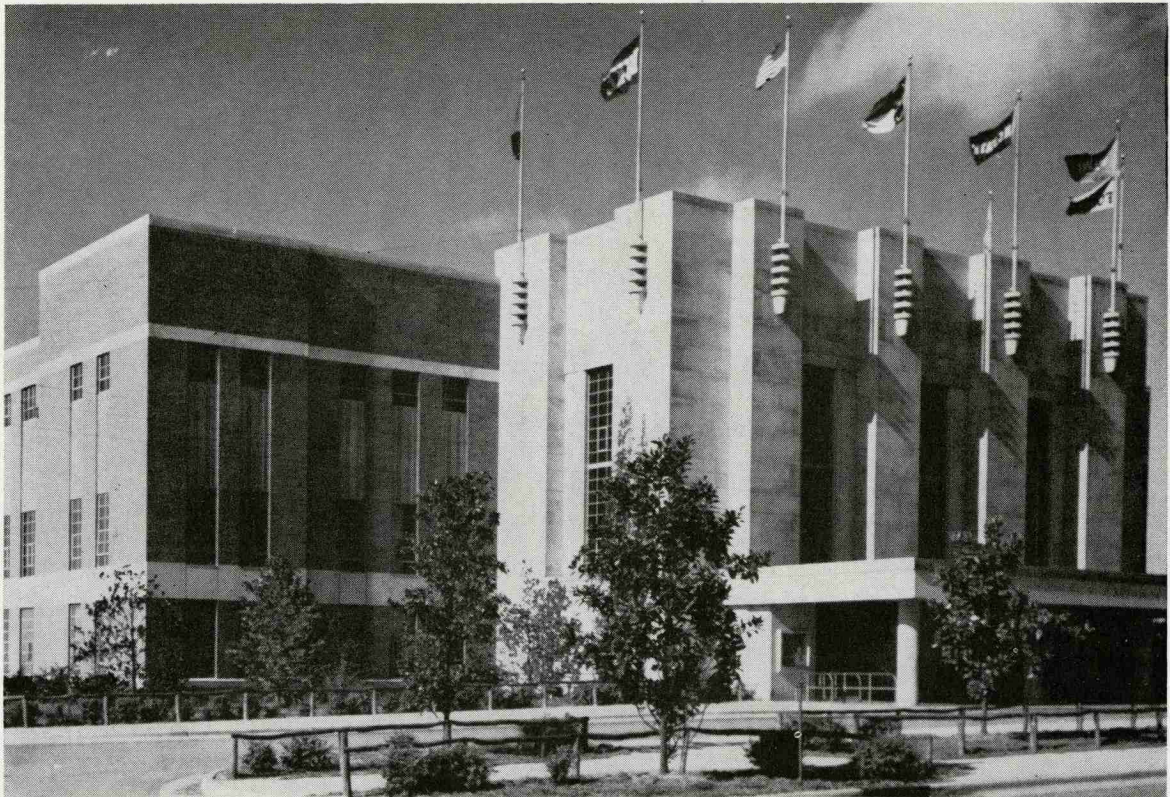

N. C. STATE COLLEGE

William Neal Reynolds Coliseum, 12,400 Capacity, Home of the Wolfpack.