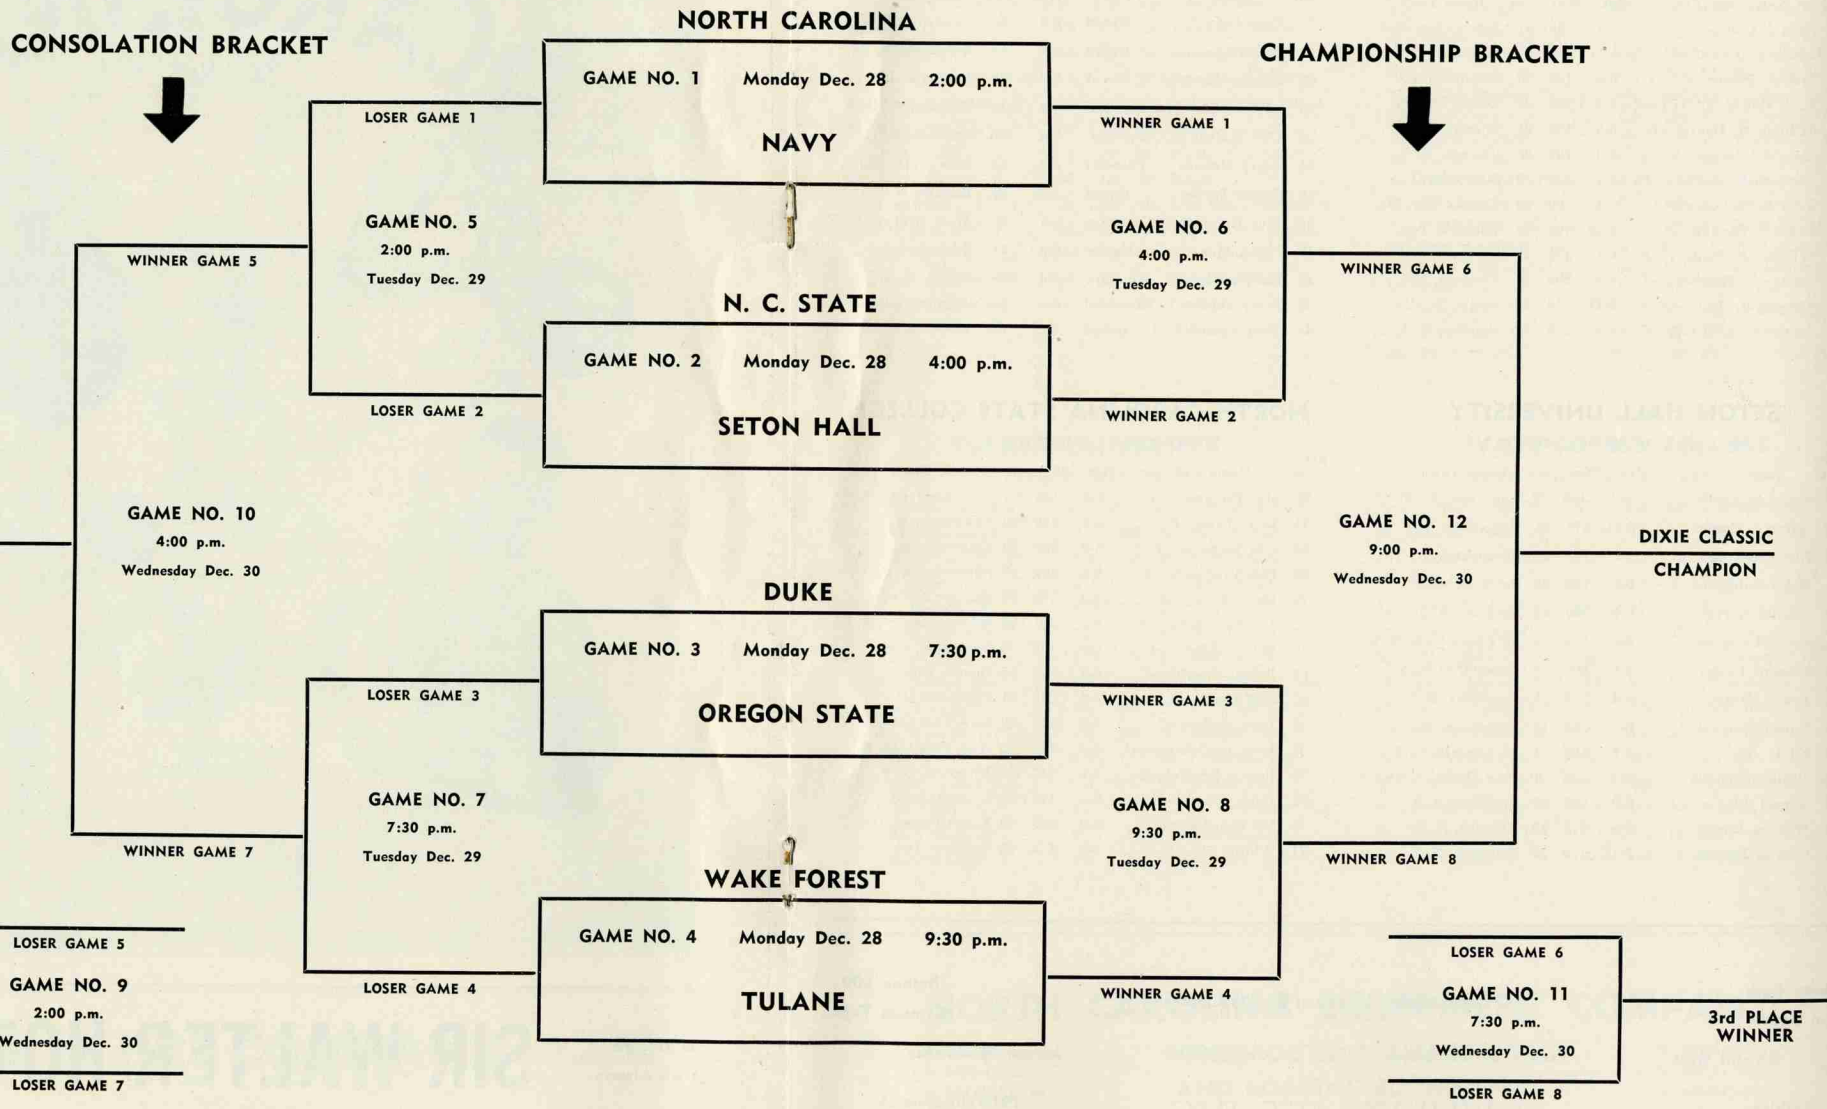

Fifth Annual DIXIE BASKETBALL CLASSIC - Reynolds Coliseum - Dec. 28-29-30 - Pairings

Officials:
Arnold Heft, Washington, D. C.
Zigmund Mihalik, Ford City, Pa.
Lou Eisenstein, New York, N. Y.
Phil Fox, Washington, D. C.

COMPLETE ROSTERS OF

U. S. NAVAL ACADEMY

HEAD COACH—BEN CARNEVALE

Jersey No.	Name and Pos.	Hgt.	Wgt.	Age	Home Town
4	John J. Clune—F	6-3	189	21	Jersey City, N. J.
31	James L. DeGroff—G	5-11	170	23	Bryan, O.
35	Melvyn Fisher—G	6-0	193	23	Cincinnati, O.
11	E. J. Hogan, Jr. (C)—F	6-3	188	21	Drexel Hill, Pa.
14	William W. Hoover—G	6-0	170	21	Chicago, Ill.
13	Donald J. Lange—C	6-4	185	23	Chicago, Ill.
21	Kenneth R. McCally—F	6-1	190	20	Mansfield, O.
44	John R. McDonnell—C	6-4	190	20	Kansas City, Mo.
34	Doral R. Sandlin—F	5-11	165	23	Lubbock, Tex.
42	William P. Slattery—F	6-1	195	21	Freeport, Ill.
5	Benton G. Thompson—C	6-4	200	20	Fremont, Neb.
3	Thomas C. Wells—G	5-11	170	22	Scotia, N. Y.
12	Lawrence S. Wigley—G	6-0	180	21	Camden, N. J.

UNIV. OF NORTH CAROLINA

HEAD COACH—FRANK McGUIRE

Jersey No.	Name	Pos.	Hgt.	Class	Hometown
20	Gene Glancy	Guard	6-0	So.	Belleville, N. J.
21	Al Lifson	Guard	6-2	Jr.	Elizabeth, N. J.
23	Skippy Winstead	Guard	6-2	Sr.	Roxboro, N. C.
25	Al Long	Guard	6-0	Jr.	Durham, N. C.
30	Cliff Walker	Forward	6-4	So.	Durham, N. C.
31	Gerry McCabe	Forward	6-3	So.	New York, N. Y.
35	Cooper Taylor	Guard	5-10	Sr.	Raleigh, N. C.
40	Dick Kocornik	Center	6-5	Sr.	West Orange, N. J.
41	Paul Likins	Center	6-9	Jr.	Elkhart, Ind.
42	Bud Maddie	Forward	6-4	Sr.	Bronx, N. Y.
43	Jerry Vayda	Forward	6-4	So.	Bayonne, N. J.
44	Tony Radovich	Guard	6-2	So.	Hoboken, N. J.

SETON HALL UNIVERSITY

HEAD COACH—HONEY RUSSELL

Jersey No.	Name	Hgt.	Wgt.	Age	Home Town
17	Henry Bockrath	6-4	195	22	Lynbrook, N. Y.
8	Harry J. Brooks	5-11	175	21	Union City, N. J.
10	Henry Cooper	6-2	195	22	Floral Park, N. Y.
4	Hugh Gallagher	6-1	180	20	Bayonne, N. J.
15	Charles Gorman	6-5	200	18	Boonton, N. J.
13	Michael Hannon	6-2	194	23	So. Ozone Park, N. Y.
16	Richard Long	6-5	200	19	Jersey City, N. J.
44	Frank Minaya	6-4	197	19	New York, N. Y.
5	Ronald Nathanic	6-3	185	19	Johnstown, Pa.
22	Ed Petrie	6-0	168	21	Mararoneck, N. Y.
19	William Petrillo	6-3	185	20	New Haven, Conn.
12	Arnold Ring	6-3	195	20	Brooklyn, N. Y.
7	William Runge	6-5	215	19	Katonah, N. Y.
3	Charles Travers	5-11	170	20	Belleville, N. J.

NORTH CAROLINA STATE COLLEGE

HEAD COACH—EVERETTE CASE

Jersey No.	Name and Pos.	Hgt.	Wgt.	Age	Home Town
83	Mel Thompson—F	6-3	188	23	Richmond, Ind.
74	Dick Tyler—F	6-3	180	22	Newburgh, N. Y.
85	Lou Dickman—F	6-3	188	20	Batesville, Ind.
80	Philip DiNardo—F	6-4	194	19	Philadelphia, Pa.
79	David Kelley—F	6-2	178	19	Shelbyville, Ind.
72	Jim Stevenson—F	6-3	191	22	Winston-Salem, N. C.
76	Bobby Adams—F	6-0	180	22	Lexington, Ky.
84	Ronnie Shavlik—C	6-7	195	19	Denver, Colo.
87	Cliff Dwyer—C	6-9	205	21	Cincinnati, O.
75	Dave Gotkin—G	6-0	170	22	New York City, N. Y.
81	Herb Applebaum—G	6-3	195	22	New York City, N. Y.
78	Ronnie Scheffel—G	6-0	182	22	Kingston, N. Y.
82	Doug Kincaid—G	6-0	178	23	Greensboro, N. C.
73	Vic Molodet—G	6-0	168	19	East Chicago, Ind.
71	Whitey Bell—G	6-0	174	20	Warsaw, Ind.

Fashion Park
Palm Beach

See Our Complete Lineup of Quality Clothes

Botany 500
Campus Togs

Ristorol Hats

French Shriner Shoes

Arrow Shirts

Jayson Sportswear

Fashions
For Men

HUNEYCUTT INC.

1918 Hillsboro St.
Raleigh, N. C.