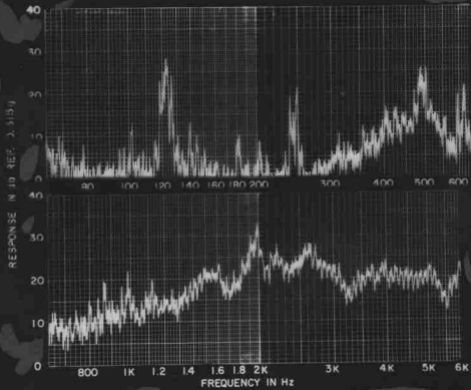

REAR HANDLE ACCELERATION SPECTRA
VERTICAL DIRECTION 1% BANDWIDTH

FRONT HANDLE ACCELERATION SPECTRA
SIDE TO SIDE DIRECTION 1% BANDWIDTH

REAR HANDLE ACCELERATION SPECTRA
SIDE TO SIDE DIRECTION 1% BANDWIDTH

REAR HANDLE ACCELERATION SPECTRA
FRONT TO REAR DIRECTION 1% BANDWIDTH

FRONT HANDLE ACCELERATION SPECTRA
VERTICAL DIRECTION 1% BANDWIDTH

FRONT HANDLE ACCELERATION SPECTRA
FRONT TO REAR DIRECTION 1% BANDWIDTH