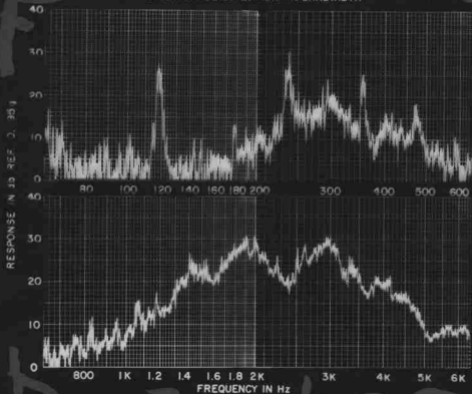

REAR HANDLE ACCELERATION SPECTRA
VERTICAL DIRECTION 1% BANDWIDTH

FRONT HANDLE ACCELERATION SPECTRA
SIDE TO SIDE DIRECTION 1% BANDWIDTH

REAR HANDLE ACCELERATION SPECTRA
SIDE TO SIDE DIRECTION 1% BANDWIDTH

REAR HANDLE ACCELERATION SPECTRA
FRONT TO REAR DIRECTION 1% BANDWIDTH

FRONT HANDLE ACCELERATION SPECTRA
VERTICAL DIRECTION 1% BANDWIDTH

FRONT HANDLE ACCELERATION SPECTRA
FRONT TO REAR DIRECTION 1% BANDWIDTH