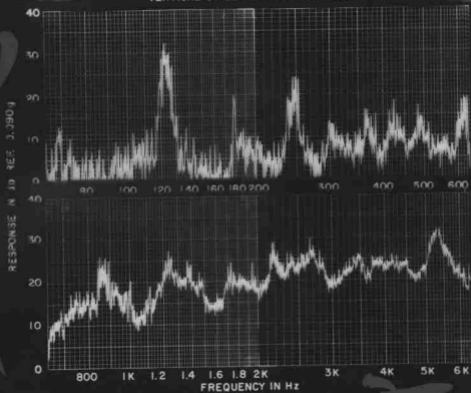

REAR HANDLE ACCELERATION SPECTRA
VERTICAL DIRECTION 1% BANDWIDTH

FRONT HANDLE ACCELERATION SPECTRA
SIDE TO SIDE DIRECTION 1% BANDWIDTH

REAR HANDLE ACCELERATION SPECTRA
SIDE TO SIDE DIRECTION 1% BANDWIDTH

REAR HANDLE ACCELERATION SPECTRA
FRONT TO REAR DIRECTION 1% BANDWIDTH

FRONT HANDLE ACCELERATION SPECTRA
VERTICAL DIRECTION 1% BANDWIDTH

FRONT HANDLE ACCELERATION SPECTRA
FRONT TO REAR DIRECTION 1% BANDWIDTH