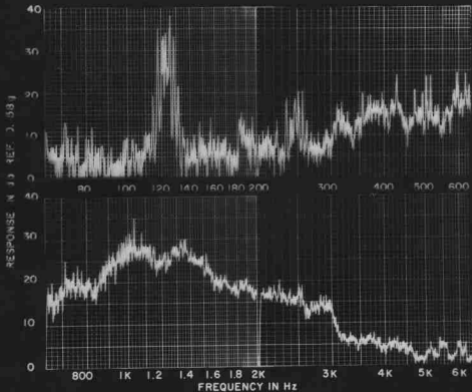

REAR HANDLE ACCELERATION SPECTRA
VERTICAL DIRECTION 1% BANDWIDTH

FRONT HANDLE ACCELERATION SPECTRA
SIDE TO SIDE DIRECTION 1% BANDWIDTH

REAR HANDLE ACCELERATION SPECTRA
SIDE TO SIDE DIRECTION 1% BANDWIDTH

REAR HANDLE ACCELERATION SPECTRA
FRONT TO REAR DIRECTION 1% BANDWIDTH

FRONT HANDLE ACCELERATION SPECTRA
VERTICAL DIRECTION 1% BANDWIDTH

FRONT HANDLE ACCELERATION SPECTRA
FRONT TO REAR DIRECTION 1% BANDWIDTH